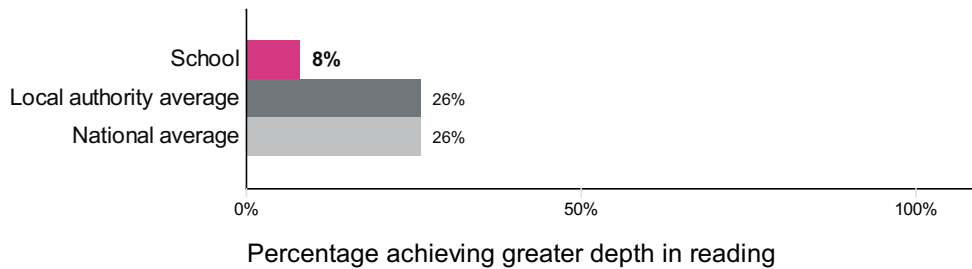

This is the ASP default view

Rivacre Valley Primary School (URN: 130270)

Key stage 1

This is provisional data for 2017/18. CLA data is not currently available, therefore we are not currently publishing breakdowns of data such as disadvantaged which appeared previously. This information will be included in a later release.

Percentage achieving at least the expected standard in reading

Number of pupils = 39

Percentage achieving greater depth in reading

Number of pupils = 39

Percentage achieving at least the expected standard in writing