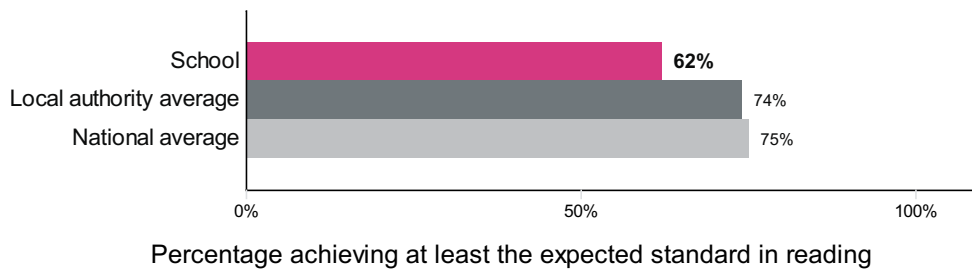

This is the ASP default view

Rivacre Valley Primary School (URN: 130270)

Key stage 1

This is provisional data for 2017/18. CLA data is not currently available, therefore we are not currently publishing breakdowns of data such as disadvantaged which appeared previously. This information will be included in a later release.

Percentage achieving at least the expected standard in reading

Number of pupils = 39

Percentage achieving greater depth in reading

Number of pupils = 39

Percentage achieving at least the expected standard in writing